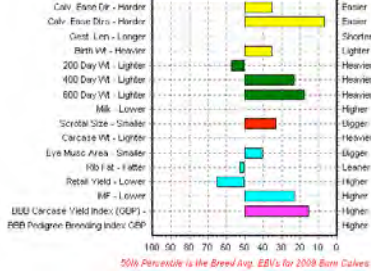

9,000gns

Sired by:
 Fmfire D'Ochain

EBV Percentiles for RIDGE DEAN DYNAMO ET

Ridge Dean Delta ET
 Price in 2010:

9,000gns

Sired by:
 Empire D'Ochain

EBV Percentiles for RIDGE DEAN DELTA ET

British Blue Cattle Society
Blue Facts

Abbeybain Dominic
Price in 2010:

9,000gns

Sired by:
Hillside Vindicator

EBV Percentiles for ABBEYBAIN DOMINIC

Ridge Dean Duo ET
Price in 2010:

9,000gns

Sired by:
Dafydd D'Ochain

EBV Percentiles for RIDGE DEAN DUO ET

Moorsley Edge ET
Price in 2010:

8,800gns

Sired by:
Gitan Du P'tit Mayeur

EBV Percentiles for MOORSLEY EDGE ET

Clonmore Ben
Price in 2010:

8,500gns

Sired by:
Baron Du Bois Bauloye

EBV Percentiles for CLONMORE BEN (IS)

Boothlow Dynamo
Price in 2010:

8,000gns

Sired by:
Hazelwood Freshman

EBV Percentiles for BOOTHLOW DYNAMO (SR)
2011 Winter British Blue BREEDPLAN EBVs (16/05/2011)

Ross Caprice ET
Price in 2010:

8,000gns

Sired by:
Blak Du Baty D'Erave