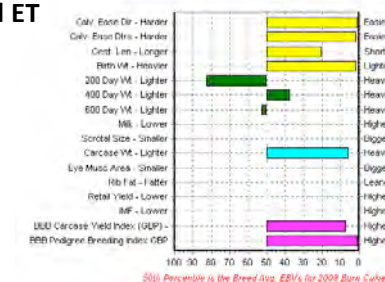

Sired by:
 Ballygrange Alex

EBV Percentiles for TAMHORN DYNAMITE
 2011 Winter British Blue BREEDPLAN EBVs (08/07/2011)

Ballygrange Dudley ET
 Price in 2010:

12,000gns

Sired by:
 Twyning Ash Vaughan

EBV Percentiles for BALLYGRANGE DUDLEY ET

Dragon Blues David ET
 Price in 2010:

11,000gns

Sired by:
 Dafydd D'Ochain

EBV Percentiles for DRAGON BLUES DAVID ET

Droit Denver ET
 Price in 2010:

11,000gns

Sired by:
 Gitan Du P'tit Mayeur

EBV Percentiles for DROIT DENVER ET