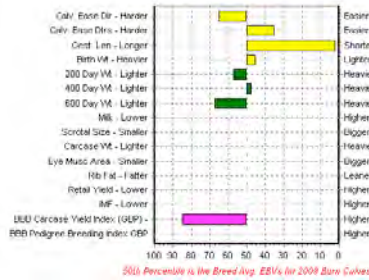

Top 20 High Priced Animals 2010

Top Male Animals

Gass Cheggers
 Price in 2010:

16,000gns

Sired by:
 Gitan Du P'tit Mayeur

EBV Percentiles for GASS CHEGERS

Tamhorn Dynamite
 Price in 2010:

13,000gns

Sired by:
 Ballygrange Alex

EBV Percentiles for TAMHORN DYNAMITE
 2011 Winter British Blue BREEDPLAN EBVs (08/07/2011)

Ballygrange Dudley ET
 Price in 2010:

12,000gns

Sired by:
 Twyning Ash Vaughan

EBV Percentiles for BALLYGRANGE DUDLEY ET