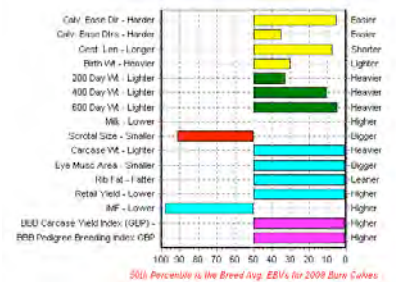

9,000gns

Sired by:
 Fmfire D'Ochain

EBV Percentiles for RIDGE DEAN DYNAMO ET

Ridge Dean Delta ET
 Price in 2010:

9,000gns

Sired by:
 Empire D'Ochain

EBV Percentiles for RIDGE DEAN DELTA ET

British Blue Cattle Society
Blue Facts

Abbeybain Dominic
Price in 2010:

9,000gns

Sired by:
Hillside Vindicator

EBV Percentiles for ABBEYBAIN DOMINIC

Ridge Dean Duo ET
Price in 2010:

9,000gns

Sired by:
Dafydd D'Ochain

EBV Percentiles for RIDGE DEAN DUO ET

Moorsley Edge ET
Price in 2010:

8,800gns

Sired by:
Gitan Du P'tit Mayeur

EBV Percentiles for MOORSLEY EDGE ET

Clonmore Ben
Price in 2010:

8,500gns

Sired by:
Baron Du Bois Bauloye

EBV Percentiles for CLONMORE BEN (IS)

Boothlow Dynamo
Price in 2010:

8,000gns

Sired by:
Hazelwood Freshman

EBV Percentiles for BOOTHLOW DYNAMO (SR)
2011 Winter British Blue BREEDPLAN EBVs (16/05/2011)

Ross Caprice ET
Price in 2010:

8,000gns

Sired by:
Blak Du Baty D'Erave