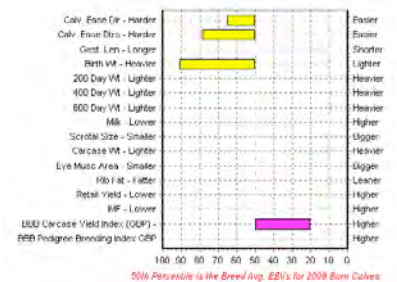

EBV Percentiles for ROSS CAPRICE ET (IS)