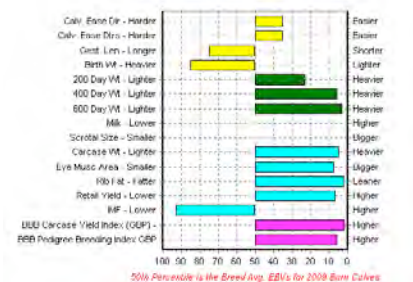

Boothlow Dynamo
Price in 2010:

8,000gns

Sired by:
Hazelwood Freshman

EBV Percentiles for BOOTHLOW DYNAMO (SR)
2011 Winter British Blue BREEDPLAN EBVs (16/05/2011)

Ross Caprice ET
Price in 2010:

8,000gns

Sired by:
Blak Du Baty D'Erave

EBV Percentiles for ROSS CAPRICE ET (IS)

Top Female Animals

Ridge Dean Dibley ET
Price in 2010:

11,000gns

Sired by:
Visconti De St Fontaine

EBV Percentiles for RIDGE DEAN DIBLEY ET

Droit Davina ET
Price in 2010:

9,500gns

Sired by:
Dafydd D'Ochain

EBV Percentiles for DROIT DAVINA ET

Newton Blues Dancer ET
Price in 2010:

7,000gns

Sired by:
Danseur D'Embise

EBV Percentiles for NEWTON BLUES DANCER ET

Droit Deon ET
Price in 2010: