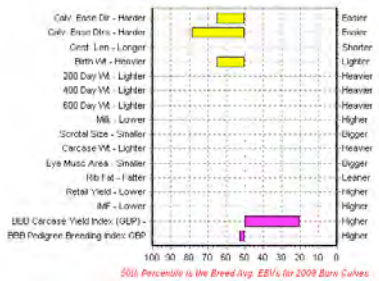

Bringlee Derry ET
 Price in 2010:

10,000gns

Sired by:
 Gitan Du P'tit Mayeur

EBV Percentiles for BRINGLEE DERRY (SR) ET
 2011 Winter British Blue BREEDPLAN EBVs (14/06/2011)

Bedgebury Dizzy Rascal
 Price in 2010:

10,000gns

Sired by:
 Wilodge Ulex

EBV Percentiles for BEDGEBURY DIZZY RASCAL

Stonebyres Duke
 Price in 2010:

9,500gns

Sired by:
 Dafydd D'Ochain

EBV Percentiles for STONEBYRES DUKE

Ridge Dean Dynamo ET
 Price in 2010: