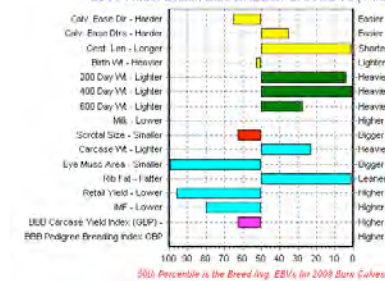

Sired by:
 Ballygrange Alex

EBV Percentiles for TAMHORN DYNAMITE
 2011 Winter British Blue BREEDPLAN EBVs (08/07/2011)

Ballygrange Dudley ET
 Price in 2010:

12,000gns

Sired by:
 Twyning Ash Vaughan

EBV Percentiles for BALLYGRANGE DUDLEY ET

Dragon Blues David ET
 Price in 2010:

11,000gns

Sired by:
 Dafydd D'Ochain

EBV Percentiles for DRAGON BLUES DAVID ET

Droit Denver ET
 Price in 2010:

11,000gns

Sired by:
 Gitan Du P'tit Mayeur

EBV Percentiles for DROIT DENVER ET

Bringlee Derry ET
 Price in 2010:

10,000gns

Sired by:
 Gitan Du P'tit Mayeur

EBV Percentiles for BRINGLEE DERRY (SR) ET
 2011 Winter British Blue BREEDPLAN EBVs (14/06/2011)

Bedgebury Dizzy Rascal
 Price in 2010: