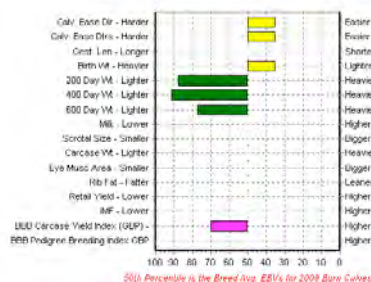

Boothlow Dynamo
Price in 2010:

8,000gns

Sired by:
Hazelwood Freshman

EBV Percentiles for BOOTHLOW DYNAMO (SR)
2011 Winter British Blue BREEDPLAN EBVs (16/05/2011)

Ross Caprice ET
Price in 2010:

8,000gns

Sired by:
Blak Du Baty D'Erave

EBV Percentiles for ROSS CAPRICE ET (IS)

Top Female Animals

Ridge Dean Dibley ET
Price in 2010:

11,000gns

Sired by:
Visconti De St Fontaine

EBV Percentiles for RIDGE DEAN DIBLEY ET

Droit Davina ET
Price in 2010:

9,500gns

Sired by:
Dafydd D'Ochain

EBV Percentiles for DROIT DAVINA ET

Newton Blues Dancer ET
Price in 2010:

7,000gns

Sired by:
Danseur D'Embise

EBV Percentiles for NEWTON BLUES DANCER ET

Droit Deon ET
Price in 2010: