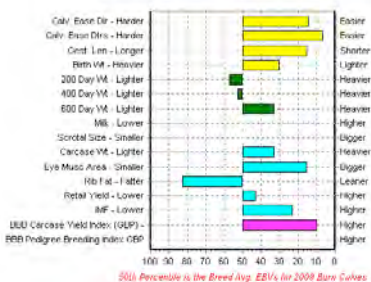

Boothlow Dynamo
Price in 2010:

8,000gns

Sired by:
Hazelwood Freshman

EBV Percentiles for BOOTHLOW DYNAMO (SR)
2011 Winter British Blue BREEDPLAN EBVs (16/05/2011)

Ross Caprice ET
Price in 2010:

8,000gns

Sired by:
Blak Du Baty D'Erave

EBV Percentiles for ROSS CAPRICE ET (IS)

Top Female Animals

Ridge Dean Dibley ET
Price in 2010:

11,000gns

Sired by:
Visconti De St Fontaine

EBV Percentiles for RIDGE DEAN DIBLEY ET

Droit Davina ET
Price in 2010:

9,500gns

Sired by:
Dafydd D'Ochain

EBV Percentiles for DROIT DAVINA ET

Newton Blues Dancer ET
Price in 2010:

7,000gns

Sired by:
Danseur D'Embise

EBV Percentiles for NEWTON BLUES DANCER ET

Droit Deon ET
Price in 2010: