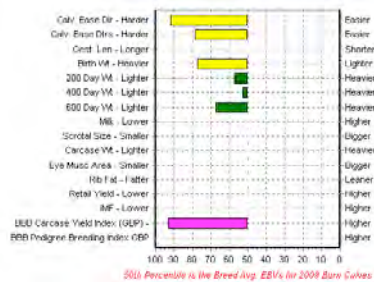

9,000gns

Sired by:
 Fmfire D'Ochain

EBV Percentiles for RIDGE DEAN DYNAMO ET

Ridge Dean Delta ET
 Price in 2010:

9,000gns

Sired by:
 Empire D'Ochain

EBV Percentiles for RIDGE DEAN DELTA ET

British Blue Cattle Society
Blue Facts

Abbeybain Dominic
Price in 2010:

9,000gns

Sired by:
Hillside Vindicator

EBV Percentiles for ABBEYBAIN DOMINIC

Ridge Dean Duo ET
Price in 2010:

9,000gns

Sired by:
Dafydd D'Ochain

EBV Percentiles for RIDGE DEAN DUO ET

Moorsley Edge ET
Price in 2010:

8,800gns

Sired by:
Gitan Du P'tit Mayeur

EBV Percentiles for MOORSLEY EDGE ET

Clonmore Ben
Price in 2010:

8,500gns

Sired by:
Baron Du Bois Bauloye

EBV Percentiles for CLONMORE BEN (IS)

Boothlow Dynamo
Price in 2010:

8,000gns

Sired by:
Hazelwood Freshman

EBV Percentiles for BOOTHLOW DYNAMO (SR)
2011 Winter British Blue BREEDPLAN EBVs (16/05/2011)

Ross Caprice ET
Price in 2010:

8,000gns

Sired by:
Blak Du Baty D'Erave