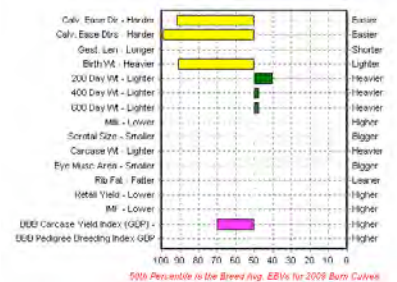

Moorsley Edge ET
Price in 2010:

8,800gns

Sired by:
Gitan Du P'tit Mayeur

EBV Percentiles for MOORSLEY EDGE ET

Clonmore Ben
Price in 2010:

8,500gns

Sired by:
Baron Du Bois Bauloye

EBV Percentiles for CLONMORE BEN (IS)

Boothlow Dynamo
Price in 2010:

8,000gns

Sired by:
Hazelwood Freshman

EBV Percentiles for BOOTHLOW DYNAMO (SR)
2011 Winter British Blue BREEDPLAN EBVs (16/05/2011)

Ross Caprice ET
Price in 2010:

8,000gns

Sired by:
Blak Du Baty D'Erave