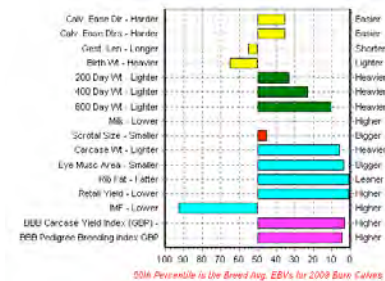

10,000gns

Sired by:
 Wilodge Ulex

EBV Percentiles for BEDGEBURY DIZZY RASCAL

Stonebyres Duke
 Price in 2010:

9,500gns

Sired by:
 Dafydd D'Ochain

EBV Percentiles for STONEBYRES DUKE

Ridge Dean Dynamo ET
 Price in 2010:

9,000gns

Sired by:
 Fmfire D'Ochain

EBV Percentiles for RIDGE DEAN DYNAMO ET

Ridge Dean Delta ET
 Price in 2010:

9,000gns

Sired by:
 Empire D'Ochain

EBV Percentiles for RIDGE DEAN DELTA ET

British Blue Cattle Society
Blue Facts