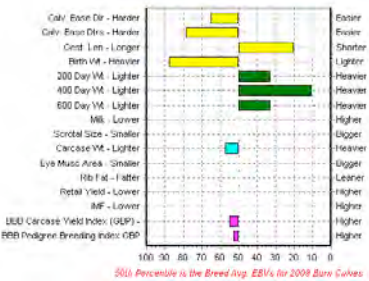

Sired by:
 Ballygrange Alex

EBV Percentiles for TAMHORN DYNAMITE
 2011 Winter British Blue BREEDPLAN EBVs (08/07/2011)

Ballygrange Dudley ET
 Price in 2010:

12,000gns

Sired by:
 Twyning Ash Vaughan

EBV Percentiles for BALLYGRANGE DUDLEY ET

Dragon Blues David ET
 Price in 2010:

11,000gns

Sired by:
 Dafydd D'Ochain

EBV Percentiles for DRAGON BLUES DAVID ET

Droit Denver ET
 Price in 2010:

11,000gns

Sired by:
 Gitan Du P'tit Mayeur

EBV Percentiles for DROIT DENVER ET

Bringlee Derry ET
 Price in 2010:

10,000gns

Sired by:
 Gitan Du P'tit Mayeur

EBV Percentiles for BRINGLEE DERRY (SR) ET
 2011 Winter British Blue BREEDPLAN EBVs (14/06/2011)

Bedgebury Dizzy Rascal
 Price in 2010: