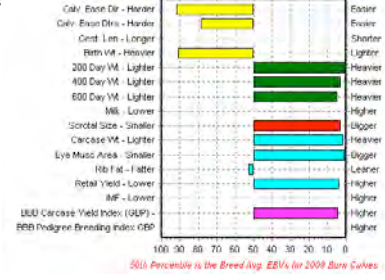

Top 20 High Priced Animals 2010

Top Male Animals

Gass Cheggers
 Price in 2010:

16,000gns

Sired by:
 Gitan Du P'tit Mayeur

EBV Percentiles for GASS CHEGERS

Tamhorn Dynamite
 Price in 2010:

13,000gns

Sired by:
 Ballygrange Alex

EBV Percentiles for TAMHORN DYNAMITE
 2011 Winter British Blue BREEDPLAN EBVs (08/07/2011)

Ballygrange Dudley ET
 Price in 2010:

12,000gns

Sired by:
 Twyning Ash Vaughan

EBV Percentiles for BALLYGRANGE DUDLEY ET

Dragon Blues David ET
 Price in 2010:

11,000gns

Sired by:
 Dafydd D'Ochain

EBV Percentiles for DRAGON BLUES DAVID ET

Droit Denver ET
 Price in 2010:

11,000gns

Sired by:
 Gitan Du P'tit Mayeur

EBV Percentiles for DROIT DENVER ET