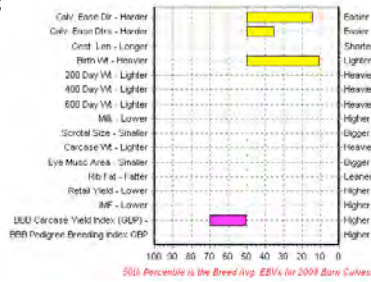

British Blue Cattle Society
Blue Facts

Abbeybain Dominic
Price in 2010:

9,000gns

Sired by:
Hillside Vindicator

EBV Percentiles for ABBEYBAIN DOMINIC