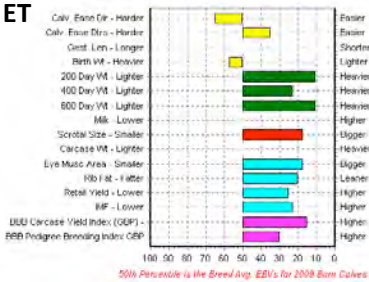

Top 20 High Priced Animals 2010

Top Male Animals

Gass Cheggers
 Price in 2010:

16,000gns

Sired by:
 Gitan Du P'tit Mayeur

EBV Percentiles for GASS CHEGERS

Tamhorn Dynamite
 Price in 2010:

13,000gns

Sired by:
 Ballygrange Alex

EBV Percentiles for TAMHORN DYNAMITE
 2011 Winter British Blue BREEDPLAN EBVs (08/07/2011)

Ballygrange Dudley ET
 Price in 2010:

12,000gns

Sired by:
 Twyning Ash Vaughan

EBV Percentiles for BALLYGRANGE DUDLEY ET

Dragon Blues David ET
 Price in 2010:

11,000gns

Sired by:
 Dafydd D'Ochain

EBV Percentiles for DRAGON BLUES DAVID ET

Droit Denver ET
 Price in 2010:

11,000gns

Sired by:
 Gitan Du P'tit Mayeur

EBV Percentiles for DROIT DENVER ET